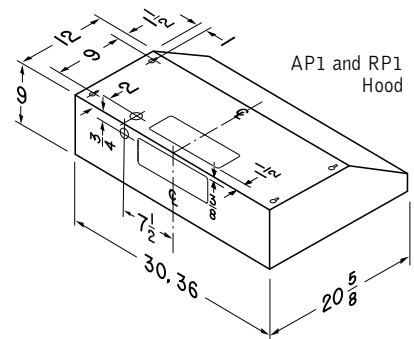

AP1 Options and Accessories

Non-duct Recirculation Kit	Non-ducted Filter
NDK358	88F

New exclusive feature from Broan combines Microban® antimicrobial protection with our advanced AP1 mesh filters for unsurpassed benefits:

- Microban inhibits the growth of odor causing bacteria so filters stay fresher longer.
- Microban protects the filter so it stays cleaner in between cleanings.